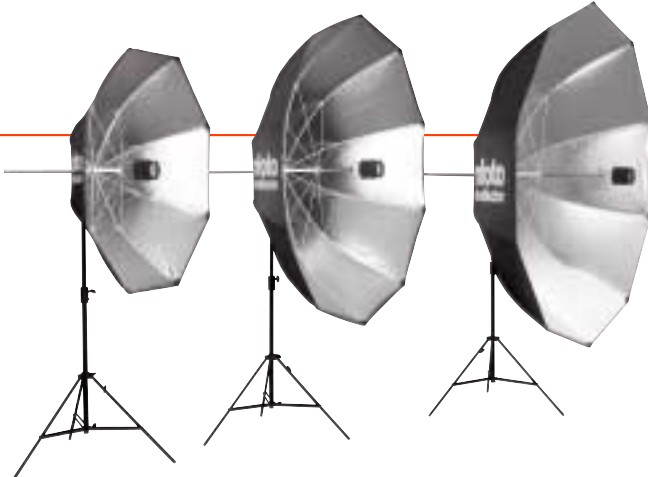

Profoto HEADS

Profoto LIGHT SHAPING TOOLS

Pro Tube
10 06 70

Barn Door
10 07 15

5' Giant Reflector 10 03 11, 7' Giant Reflector 10 03 12,
8' Giant Reflector 10 03 13
Diffusors available (-1/3 and 1 f-stop)