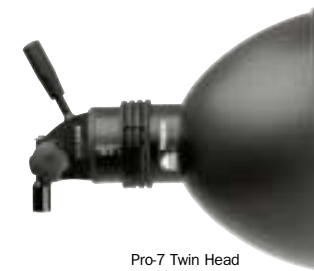

D4 1200 (available with or without radio slave module)

D4 2400 (available with or without radio slave module)

Head extension cables

ProGas2 - 10 02 17
For 230V petrol electric generators

Profoto HEADS

Acute2 Head
90 06 66

Acute2 Twin Head
90 06 78

Acute2 Ring
33 05 13

Pro-7b Head
90 07 27

Pro-7 Head
90 07 27

Pro-7 Twin Head
90 07 19

Pro-7 Ring
30 05 15

Profoto LIGHT SHAPING TOOLS

Narrow Beam Travel Reflector
10 07 13